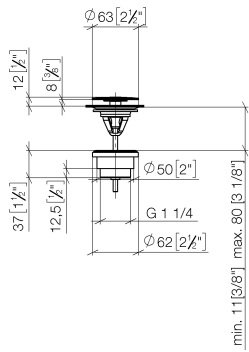

Basin Waste without press-closing 1 1/4" - Dark Chrome

IMO

10 126 970

Only suitable for sinks without an overflow.

10 126 970

mm [inches]

10 126 970

Parts for other
finishes can be found
here: [Chrome](#)